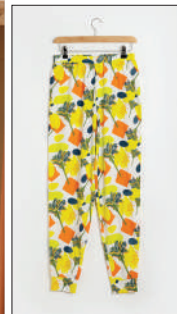

Blurred Floral Satin Chemise
Polyester.
brochure price: £18
demo: £12.60

COLOURFUL 3-PIECE PJ SET

Small 8-10
12104
Medium 12-14
02741
Large 16-18
01016
Extra Large 20-22
01032

Tropical 3-Piece PJ Set
Cotton.
brochure price: £20
demo: £14