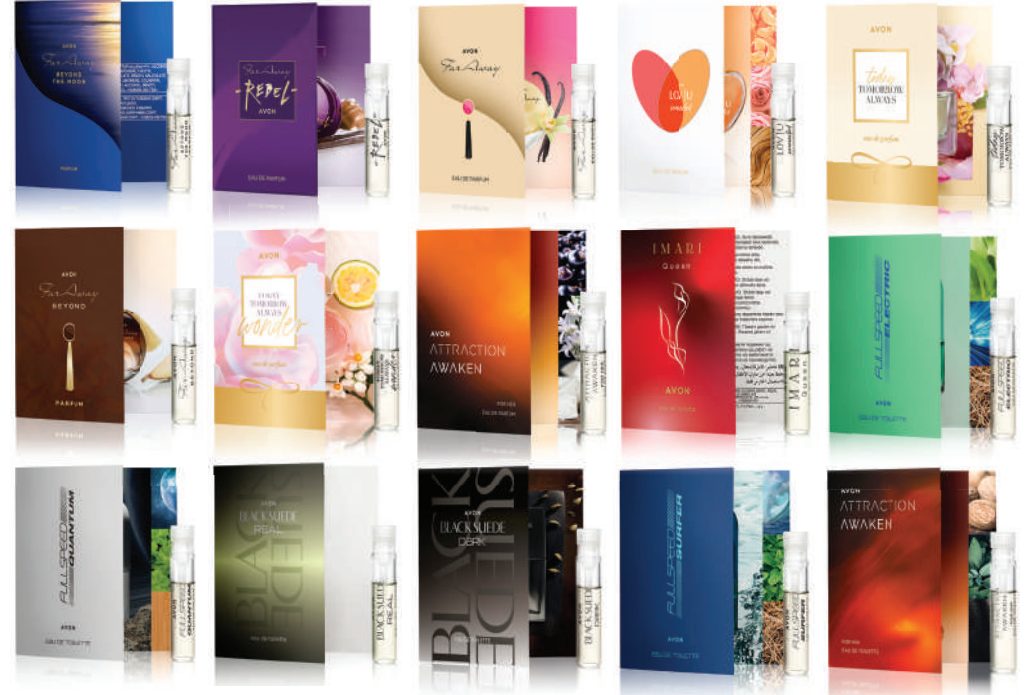

GROW SALES WITH SAMPLE PACKS

If customers haven't got a favourite scent yet, **why drop off a few different samples for them to try?** Remember to follow up with them to secure the full-size orders.