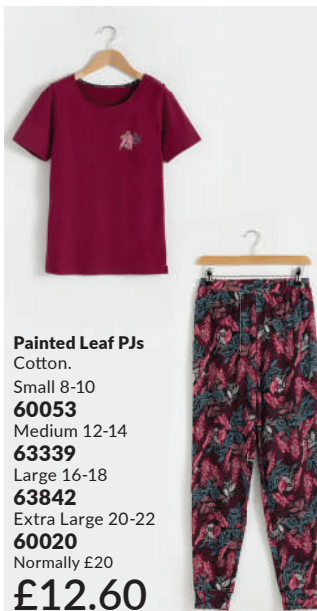

75ml |
£3.33/100ml
Normally £4

£2.50

Painted Leaf PJs
Cotton.

Small 8-10

60053

Medium 12-14

63339

Large 16-18