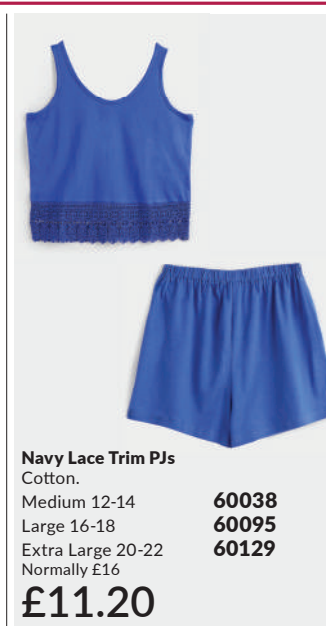

Small 8-10

60137

Extra Large 20-22

60202

Normally £18

£11.20

Navy Lace Trim PJs

Cotton.

Medium 12-14

Large 16-18

Extra Large 20-22

Normally £16

£11.20

60038

60095

60129