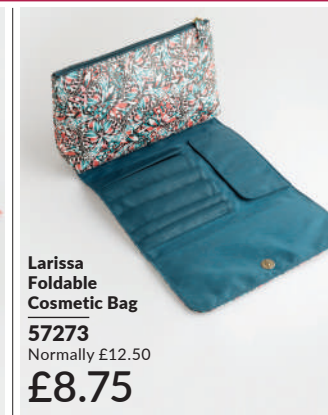

£10.50

Dreamscentz™ Robe

Polyester.
Small 8-10 **57653**
Large 16-18 **59774**
Extra Large 20-22 **57620**
Normally £35

£21

Leah Lipsy Watch

58602
Normally £35
£17.50

Lipsy Teens' Hat, Scarf & Mitten Set

3-piece set. Polyester.
8-10 years **57810**
14-16 years **55822**
Normally £20

£10.50

Kids' Gingerbread Family PJs
Cotton.

1-2 years **61309**
5-6 years **61325**
7-8 years **61374**
9-10 years **57034**
Normally £12

£8.40

Daddy Gingerbread Family PJs
Cotton.

Small **61184**
Medium **61192**
Large **61226**
Extra Large **61242**
Normally £22

£11.20

Lipsy London Butterfly Sunglasses

54171
Normally £20
£14

Lipsy Pastel Check Scarf

58313
Normally £24
£12.60

Ombre Scarf

54163
Normally £16
£11.20

Larissa Foldable Cosmetic Bag

57273
Normally £12.50
£8.75

Snowflake Throw

59121
Normally £18
£11.55

SCENT-SATIONAL SELLING

Looking to grow your fragrance sales and unsure where to start? We've got you.

MARIA PAGONIS'
SALES TIPS

1. SAMPLES = SALES