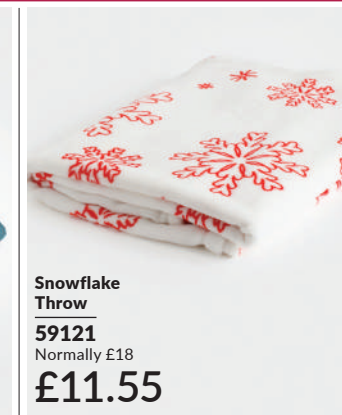

Snowflake Throw

59121
Normally £18
£11.55