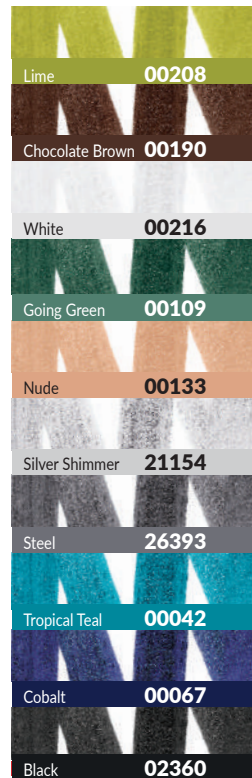

SPRING SHADES WITH STAYING POWER

Goodbye dark days, hello spring shades! The Power Stay collection has had a glow up with the addition of vibrant, punchy shades, all with Colour Lock Technology, to see your customers through the new season.

NEW SHADES

GREAT VALUE SET

set contains:
• Power Stay Gel Liner | 10 x 1.2g |

69351
Worth £65

ALL 10 FOR
£24

POWER STAY **24 HOURS***
LIFE-PROOF LONGWEAR

*Based on a consumer study with 137 people.